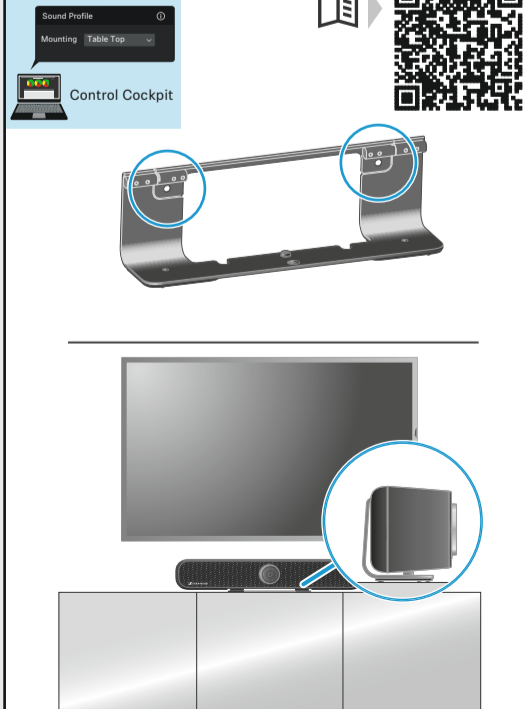

RC TC Bar

Product Overview | TC Bar S

Wallmount

Table Top

VESA Mount

Free Standing