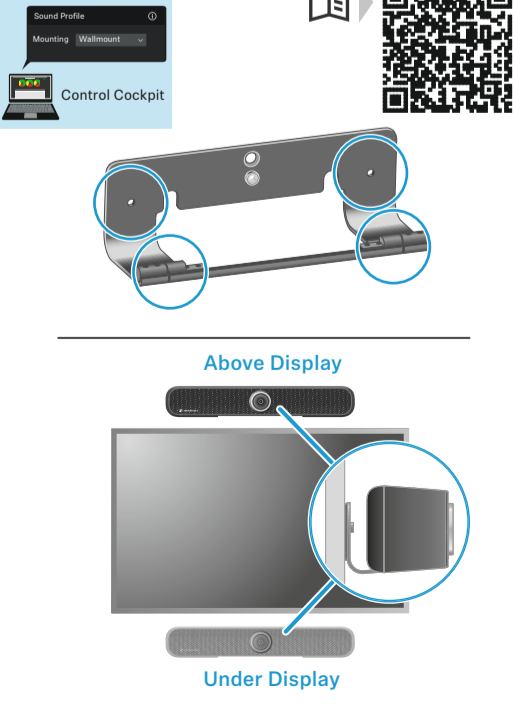

RC TC Bar

Product Overview | TC Bar S

Wallmount

Table Top

VESA Mount

Free Standing