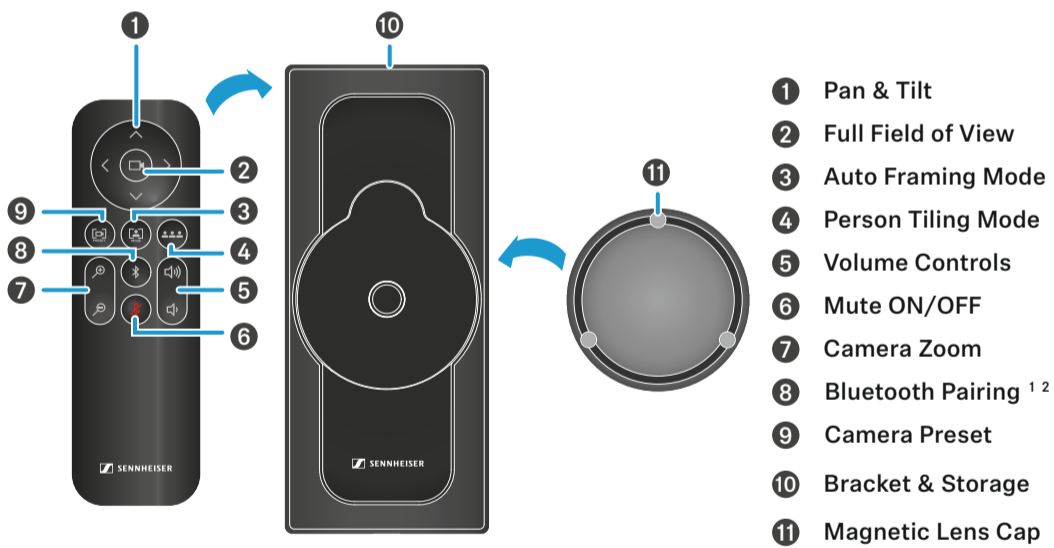

RC TC Bar

Product Overview | TC Bar S

Wallmount

Table Top

VESA Mount

Free Standing