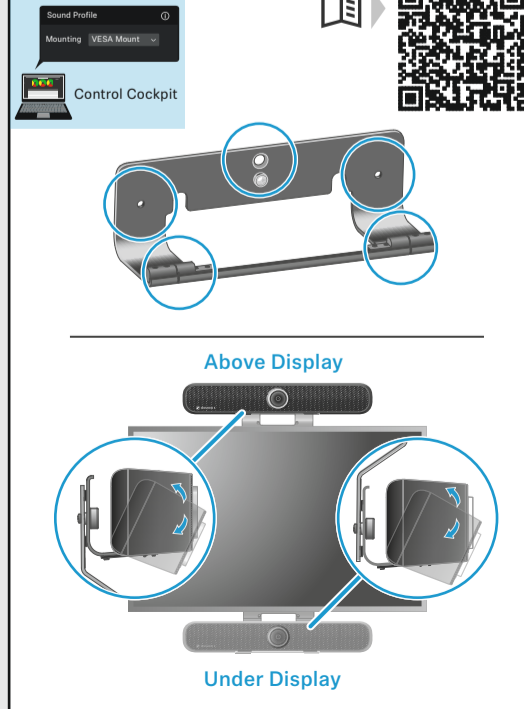

RC TC Bar

Product Overview | TC Bar S

Wallmount

Table Top

VESA Mount

Free Standing