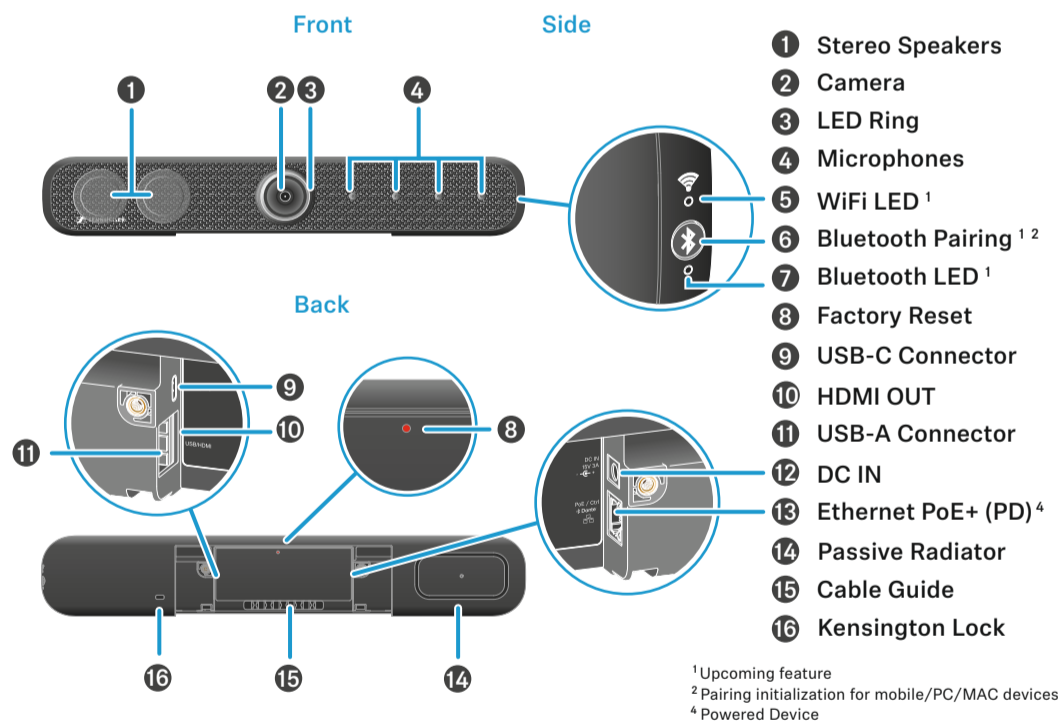

RC TC Bar

Product Overview | TC Bar S

Wallmount

Table Top

VESA Mount

Free Standing